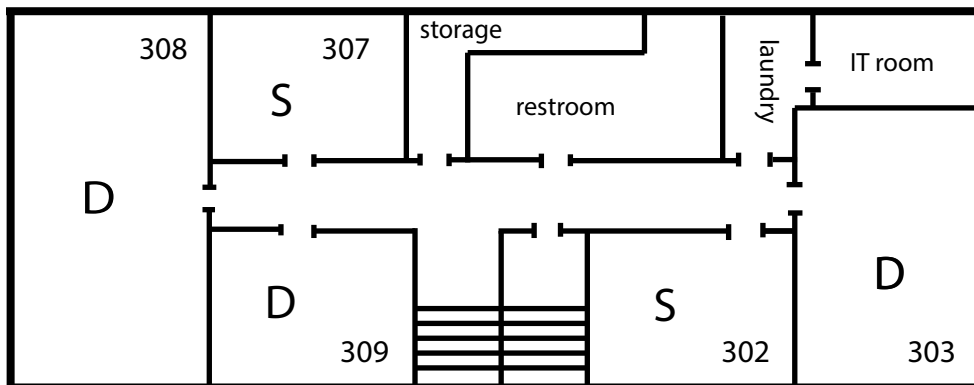

# LATOURETTE HALL

FIRST FLOOR  
Male Floor

SECOND FLOOR  
Female Floor

THIRD FLOOR  
Male Floor

this floor plan shows location of rooms and is **NOT** drawn to scale.  
measurement of AVERAGE double room = 15.5 ft x 12 ft