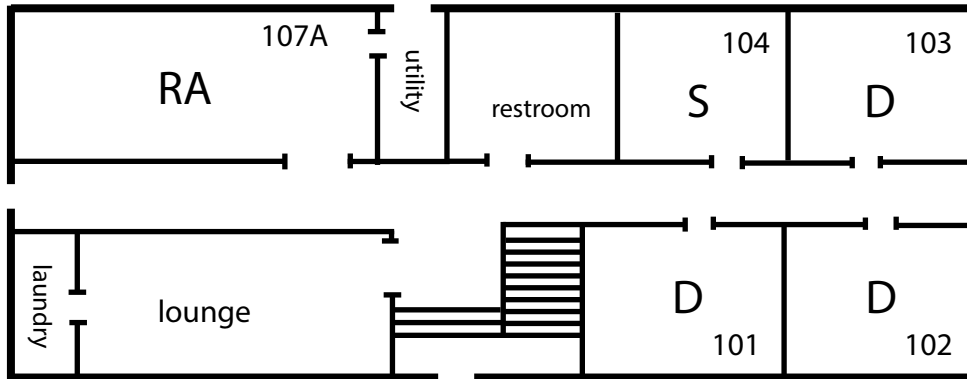

# LATOURETTE HALL

FIRST FLOOR  
Male Floor

SECOND FLOOR  
Female Floor

THIRD FLOOR  
Male Floor

this floor plan shows location of rooms and is **NOT** drawn to scale.  
measurement of AVERAGE double room = 15.5 ft x 12 ft