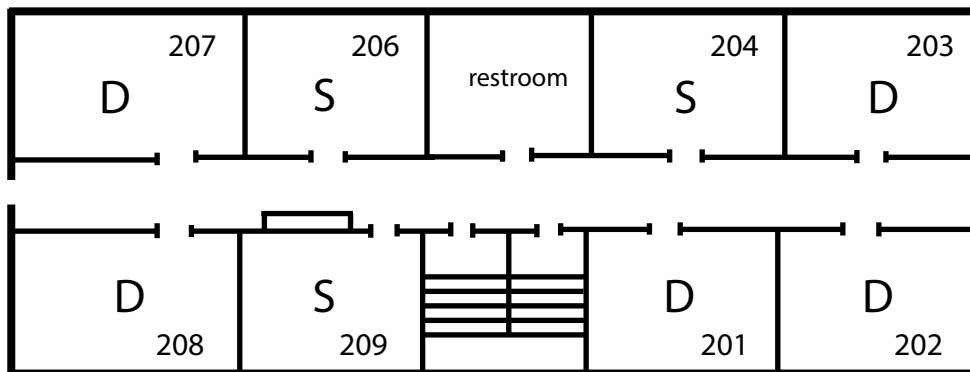

# LATOURETTE HALL

FIRST FLOOR  
Male Floor

SECOND FLOOR  
Female Floor

THIRD FLOOR  
Male Floor

this floor plan shows location of rooms and is **NOT** drawn to scale.  
measurement of AVERAGE double room = 15.5 ft x 12 ft