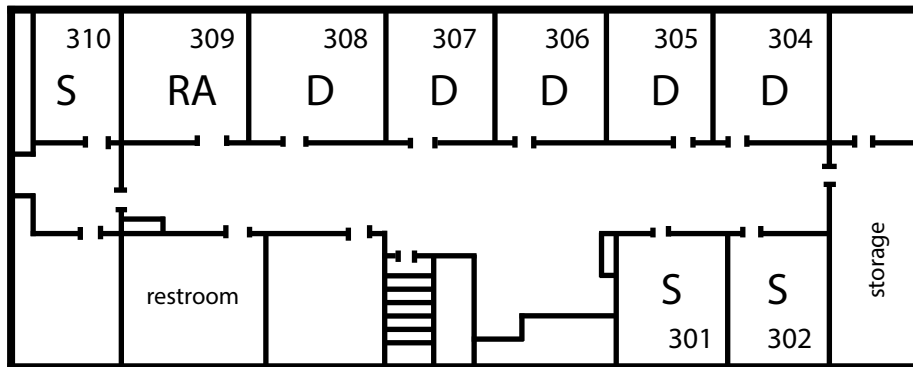

JANE FAILING HALL

Pet Friendly Housing

GARDEN
LEVEL
Male Floor

FIRST
FLOOR
Female Floor

SECOND
FLOOR
Female Floor

THIRD
FLOOR
Female Floor

*this floor plan shows location of rooms and is **NOT** drawn to scale.

*measurement of AVERAGE double room = 10 ft x 15.5 ft