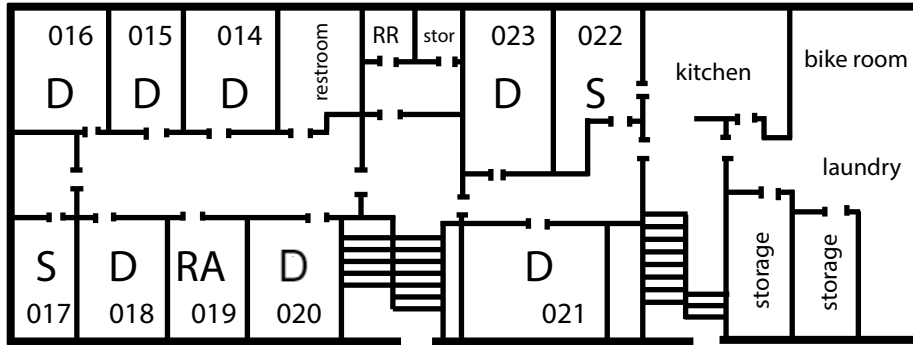

JANE FAILING HALL

Pet Friendly Housing

GARDEN
LEVEL
Male Floor

FIRST
FLOOR
Female Floor

SECOND
FLOOR
Female Floor

THIRD
FLOOR
Female Floor

*this floor plan shows location of rooms and is **NOT** drawn to scale.

*measurement of AVERAGE double room = 10 ft x 15.5 ft