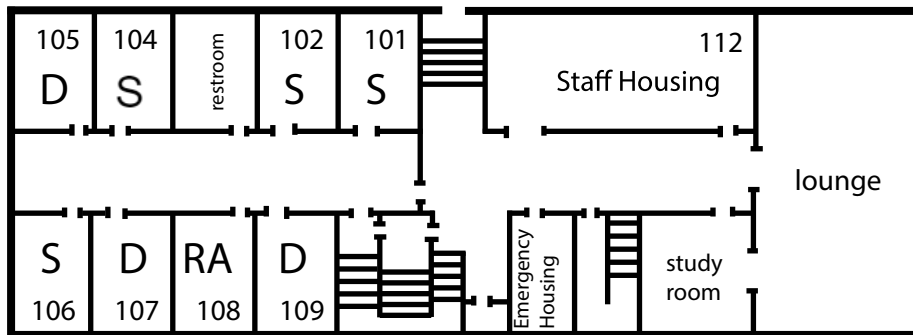

JANE FAILING HALL

Pet Friendly Housing

GARDEN
LEVEL
Male Floor

FIRST
FLOOR
Female Floor

SECOND
FLOOR
Female Floor

THIRD
FLOOR
Female Floor

*this floor plan shows location of rooms and is **NOT** drawn to scale.

*measurement of AVERAGE double room = 10 ft x 15.5 ft