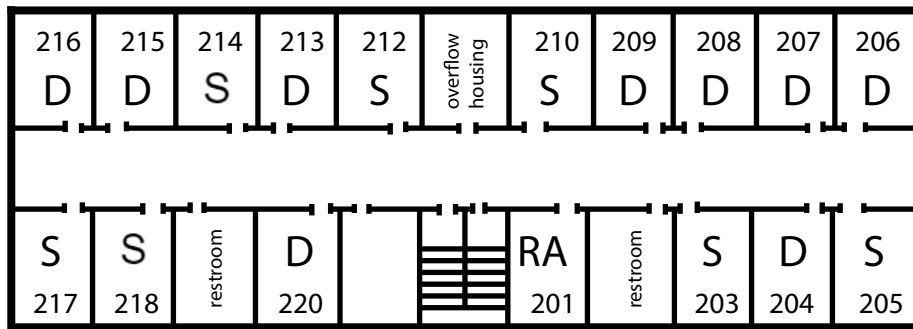

JANE FAILING HALL

Pet Friendly Housing

GARDEN
LEVEL
Male Floor

FIRST
FLOOR
Female Floor

SECOND
FLOOR
Female Floor

THIRD
FLOOR
Female Floor

*this floor plan shows location of rooms and is **NOT** drawn to scale.

*measurement of AVERAGE double room = 10 ft x 15.5 ft