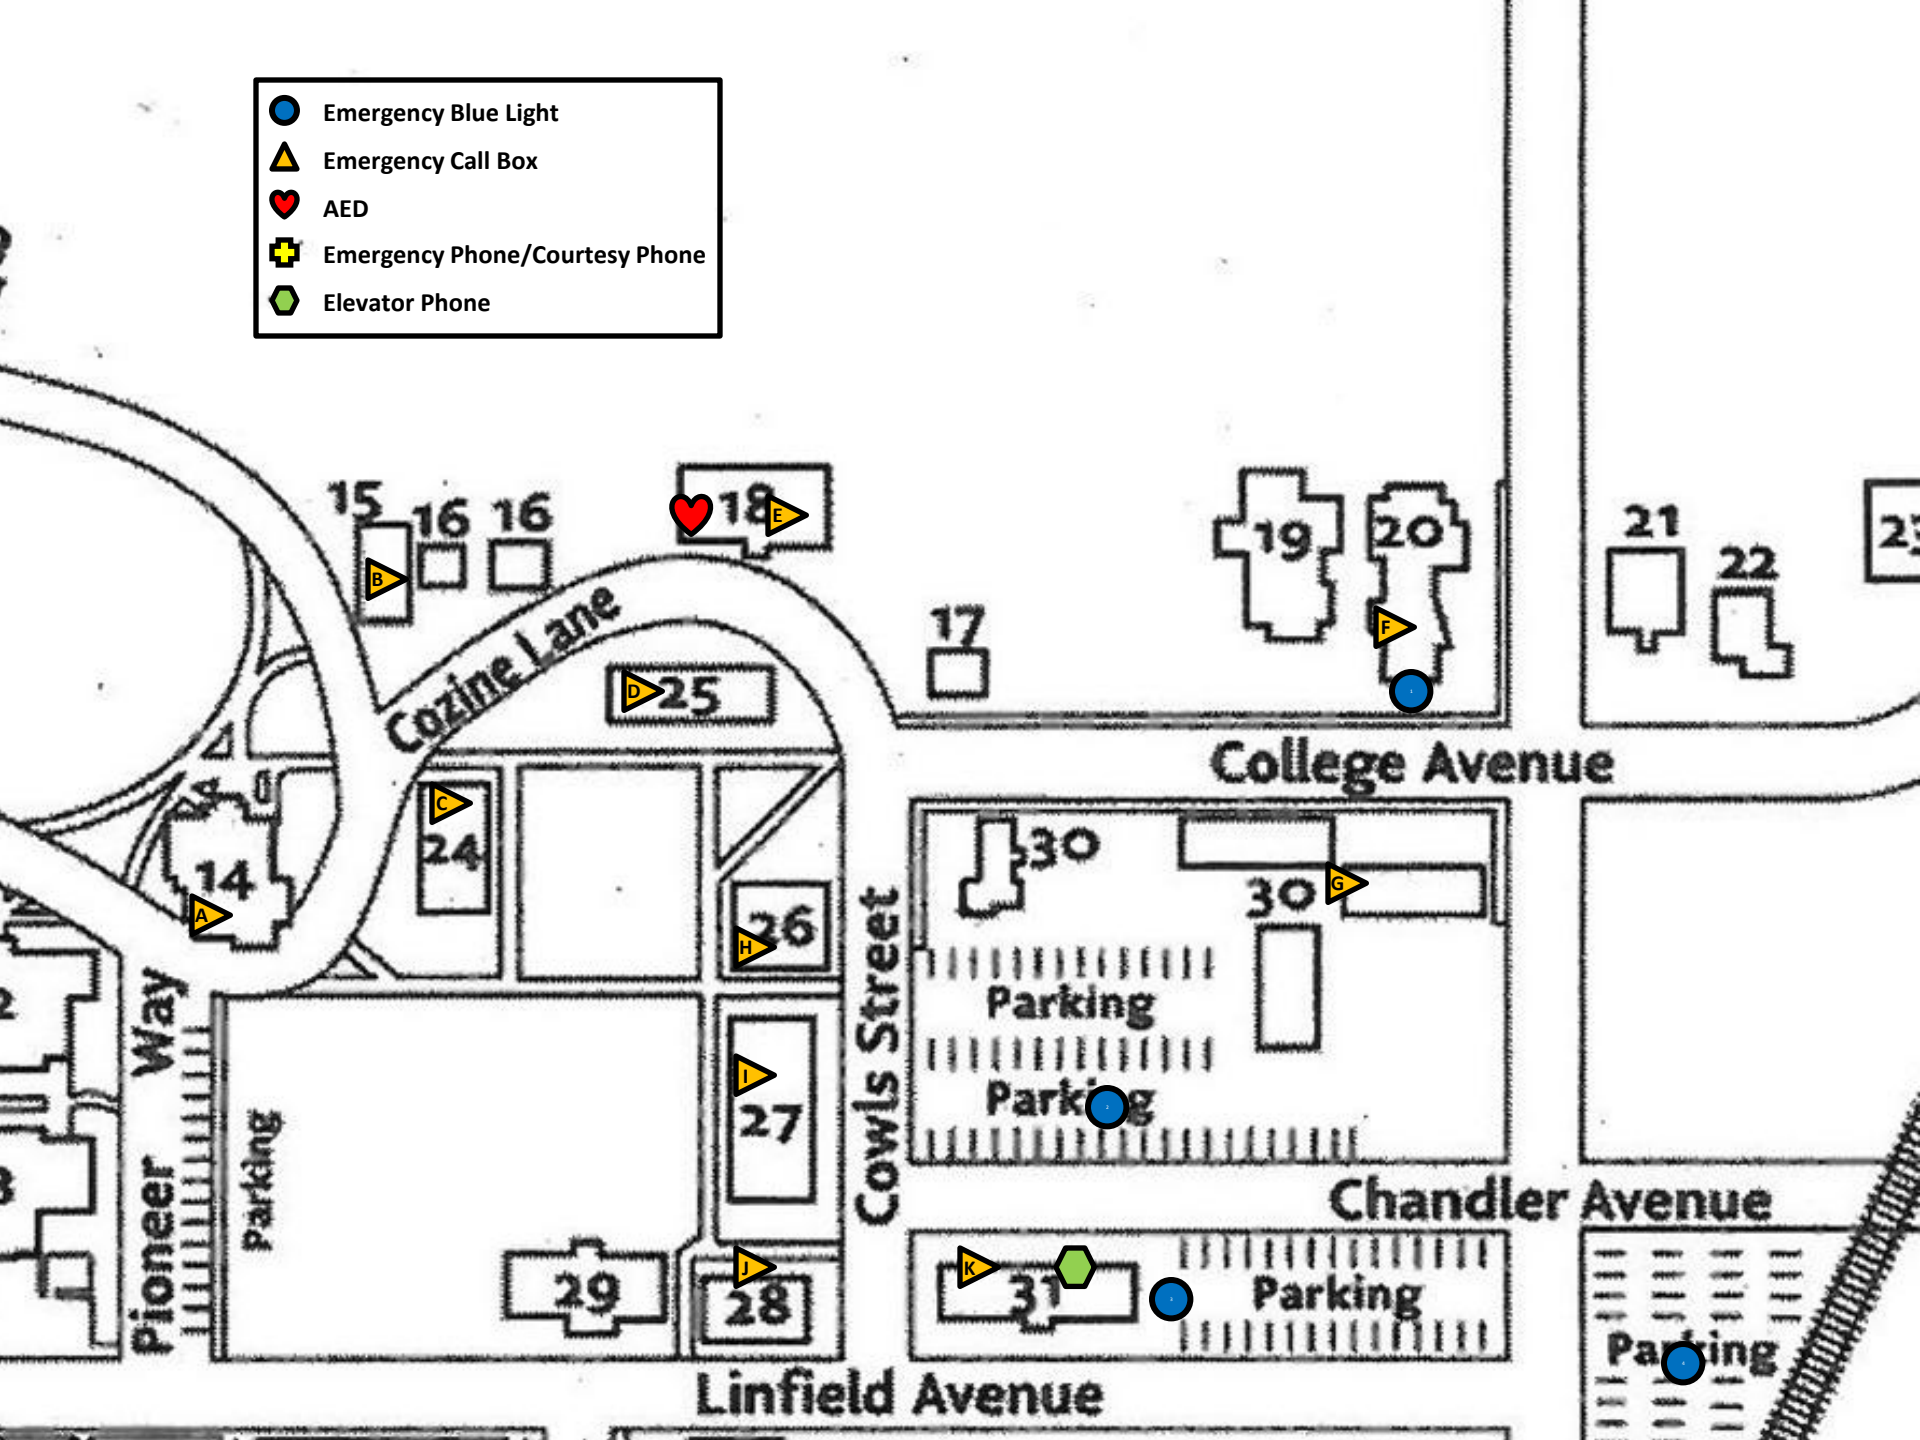

-  Emergency Blue Light
-  Emergency Call Box
-  AED
-  Emergency Phone/Courtesy Phone
-  Elevator Phone

Linfield Avenue

Renshaw Avenue

Boardman Street

Everson Street

Brumback Street

Lever Street

Lever Street

Davis Street

-  Emergency Blue Light
-  Emergency Call Box
-  AED
-  Emergency Phone/Courtesy Phone
-  Elevator Phone

32 

33  34 35 

36  37  38 
 39  40  41 

42 43  44 

45  46 47a  47b 
 47c  47d  47e 

48    49  50 