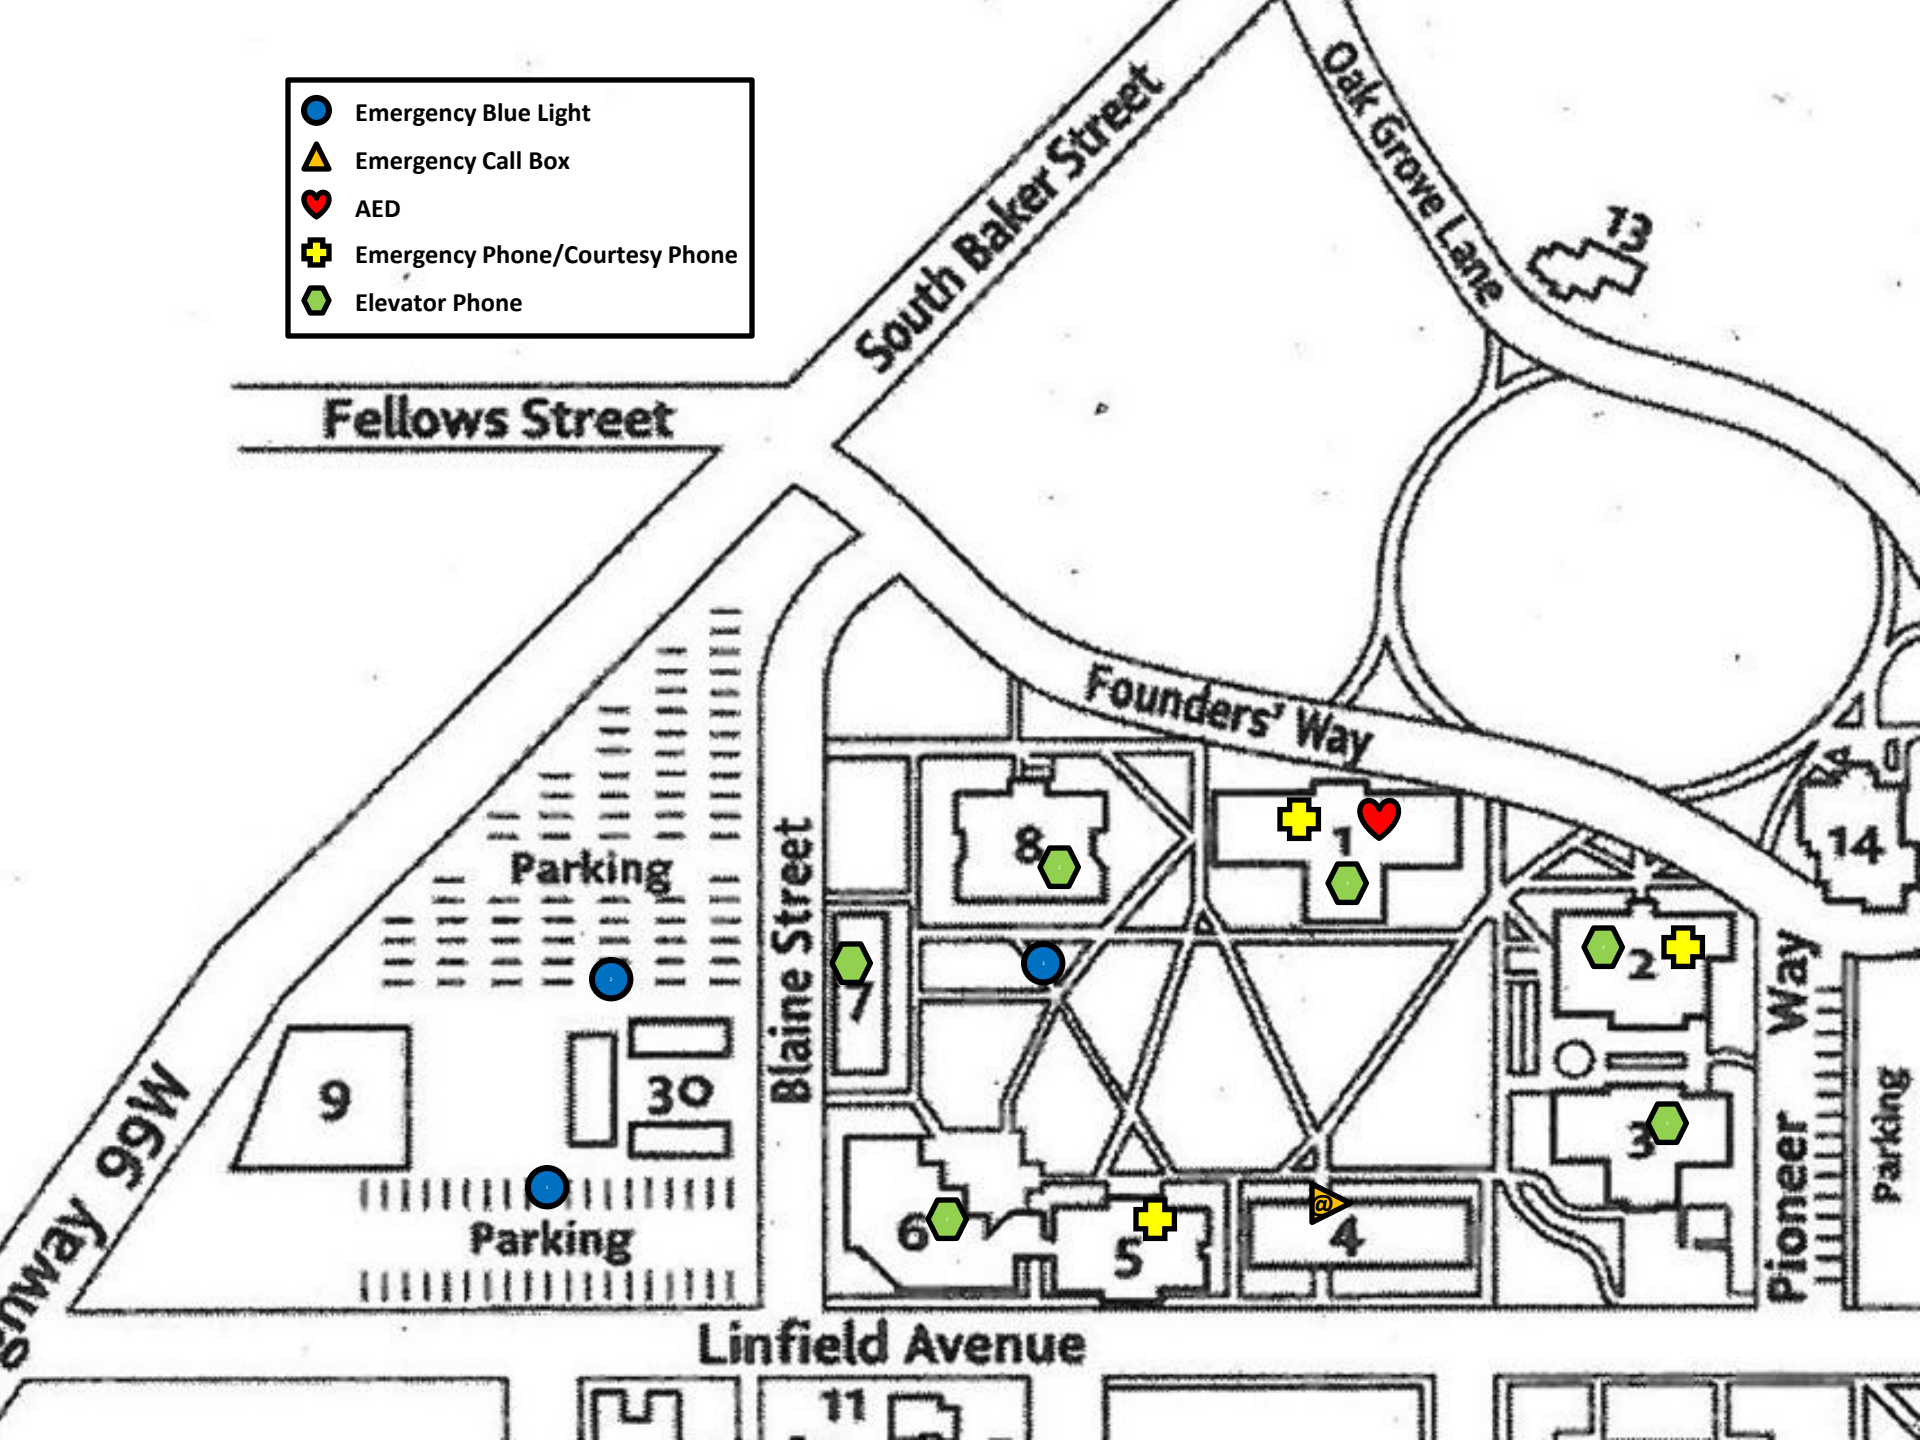

-  Emergency Blue Light
-  Emergency Call Box
-  AED
-  Emergency Phone/Courtesy Phone
-  Elevator Phone

Linfield Avenue

Renshaw Avenue

Boardman Street

Everson Street

Brumback Street

Lever Street

Lever Street

Davis Street

-  Emergency Blue Light
-  Emergency Call Box
-  AED
-  Emergency Phone/Courtesy Phone
-  Elevator Phone

32 

33  34 35 

36  37  38 
 39  40  41 

42 43  44 

45  46 47a  47b 
 47c  47d  47e 

48    49  50 