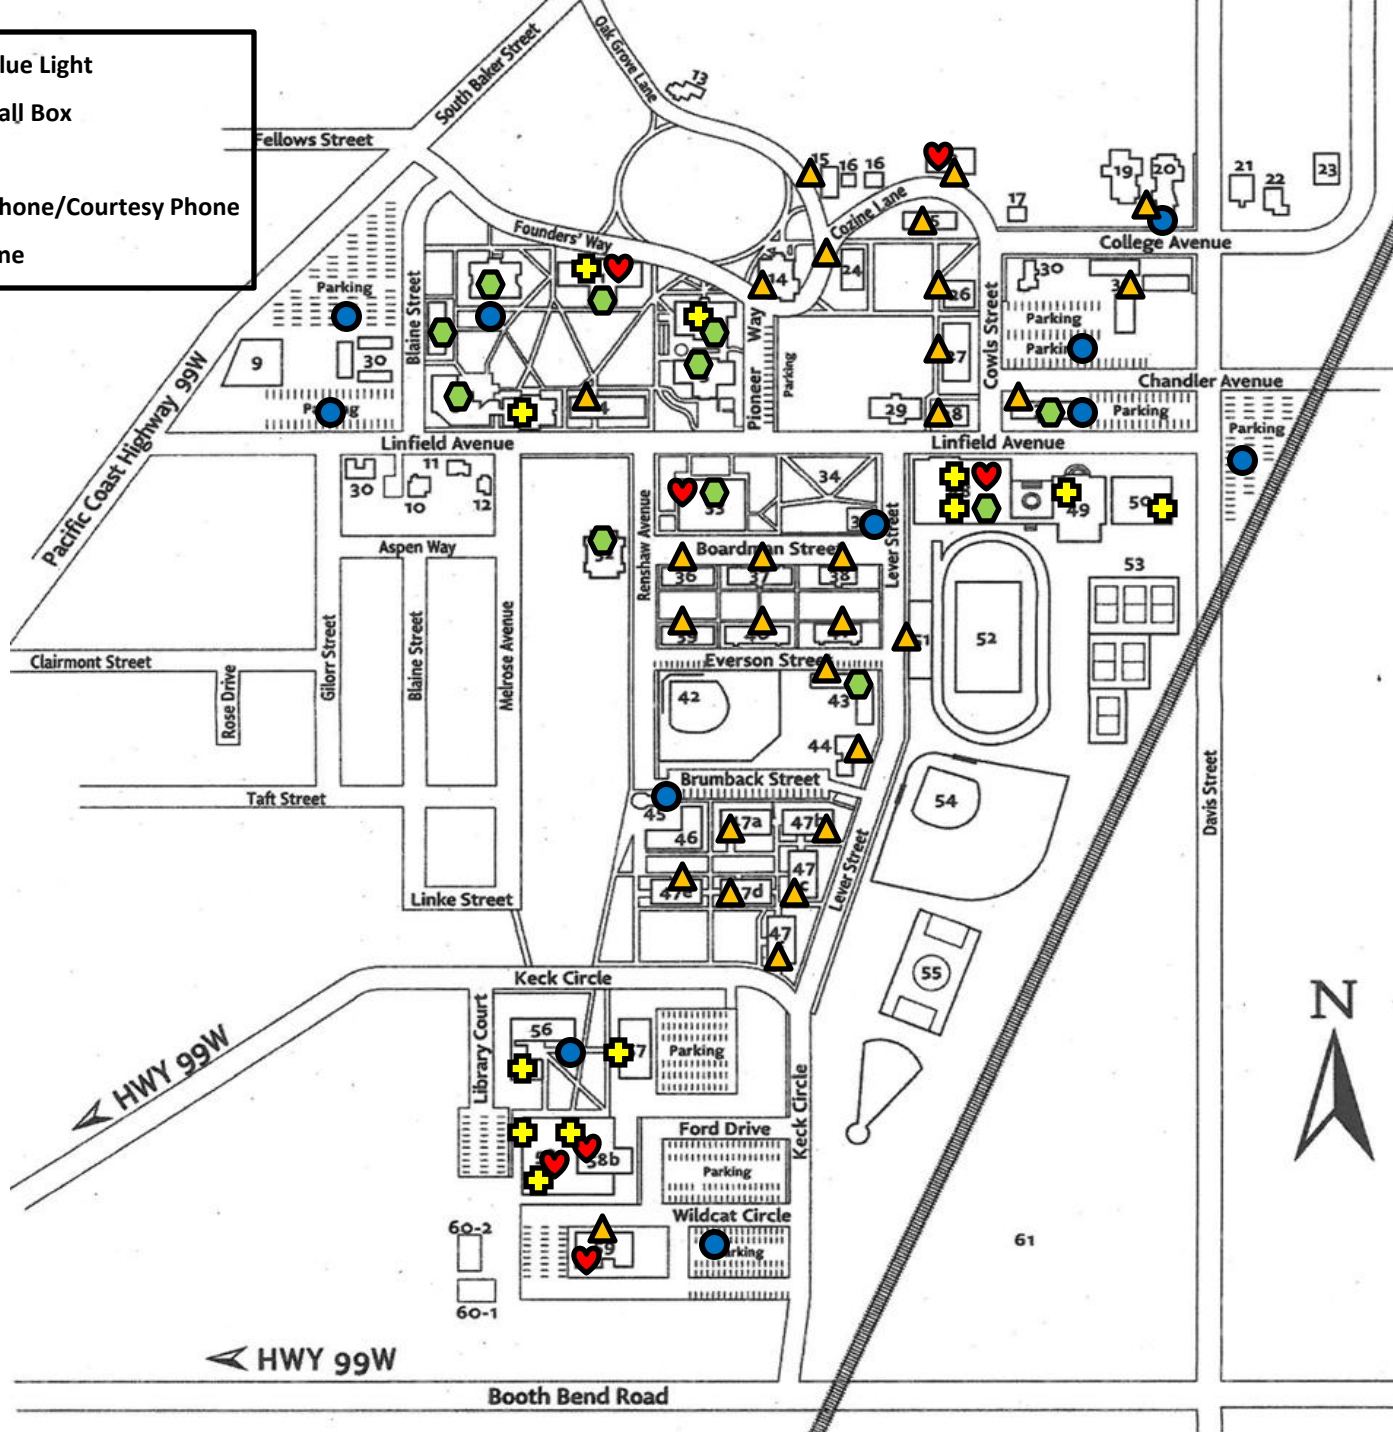

-  Emergency Blue Light
-  Emergency Call Box
-  AED
-  Emergency Phone/Courtesy Phone
-  Elevator Phone

-  Emergency Blue Light
-  Emergency Call Box
-  AED
-  Emergency Phone/Courtesy Phone
-  Elevator Phone

-  Emergency Blue Light
-  Emergency Call Box
-  AED
-  Emergency Phone/Courtesy Phone
-  Elevator Phone

Linfield Avenue

Renshaw Avenue

Boardman Street

Everson Street

Brumback Street

Lever Street

Lever Street

Davis Street

-  Emergency Blue Light
-  Emergency Call Box
-  AED
-  Emergency Phone/Courtesy Phone
-  Elevator Phone

32 

33  34 35 

36  37  38 
 39  40  41 

42 43  44 

45  46 47a  47b 
 47c  47d  47e 

48    49  50 

51  52 53 54

-  Emergency Blue Light
-  Emergency Call Box
-  AED
-  Emergency Phone/Courtesy Phone
-  Elevator Phone

Y 99W