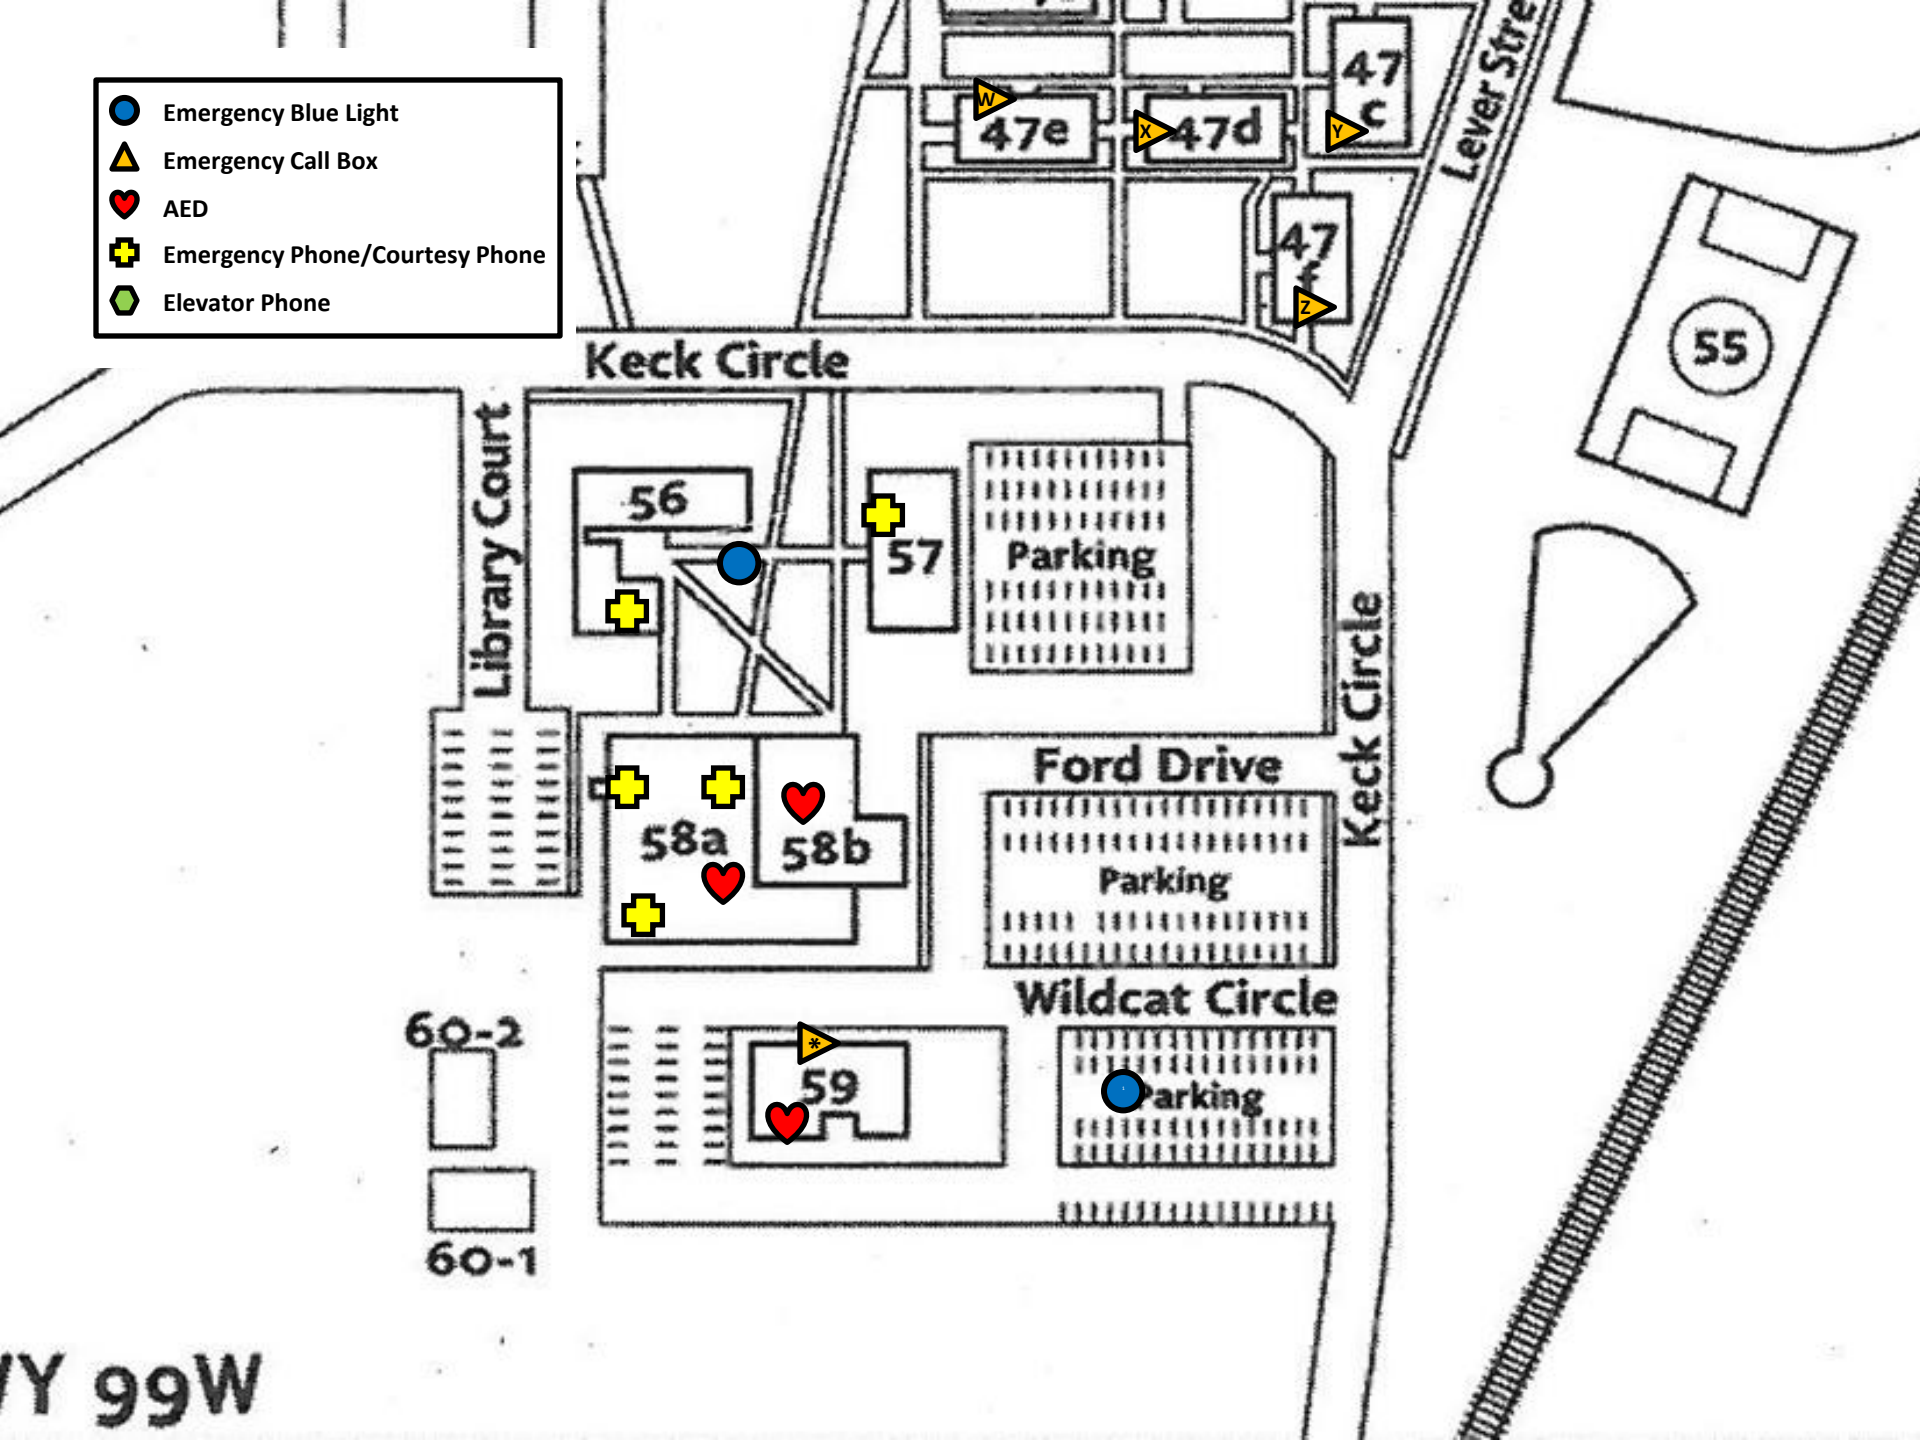

-  Emergency Blue Light
-  Emergency Call Box
-  AED
-  Emergency Phone/Courtesy Phone
-  Elevator Phone

Linfield Avenue

Renshaw Avenue

Boardman Street

Everson Street

Brumback Street

Lever Street

Lever Street

Davis Street

-  Emergency Blue Light
-  Emergency Call Box
-  AED
-  Emergency Phone/Courtesy Phone
-  Elevator Phone

32 

33  34 35 

36  37  38 
 39  40  41 

42 43  44 

45  46 47a  47b 
 47c  47d  47e 

48    49  50 

51  52 53 54

-  Emergency Blue Light
-  Emergency Call Box
-  AED
-  Emergency Phone/Courtesy Phone
-  Elevator Phone

Y 99W