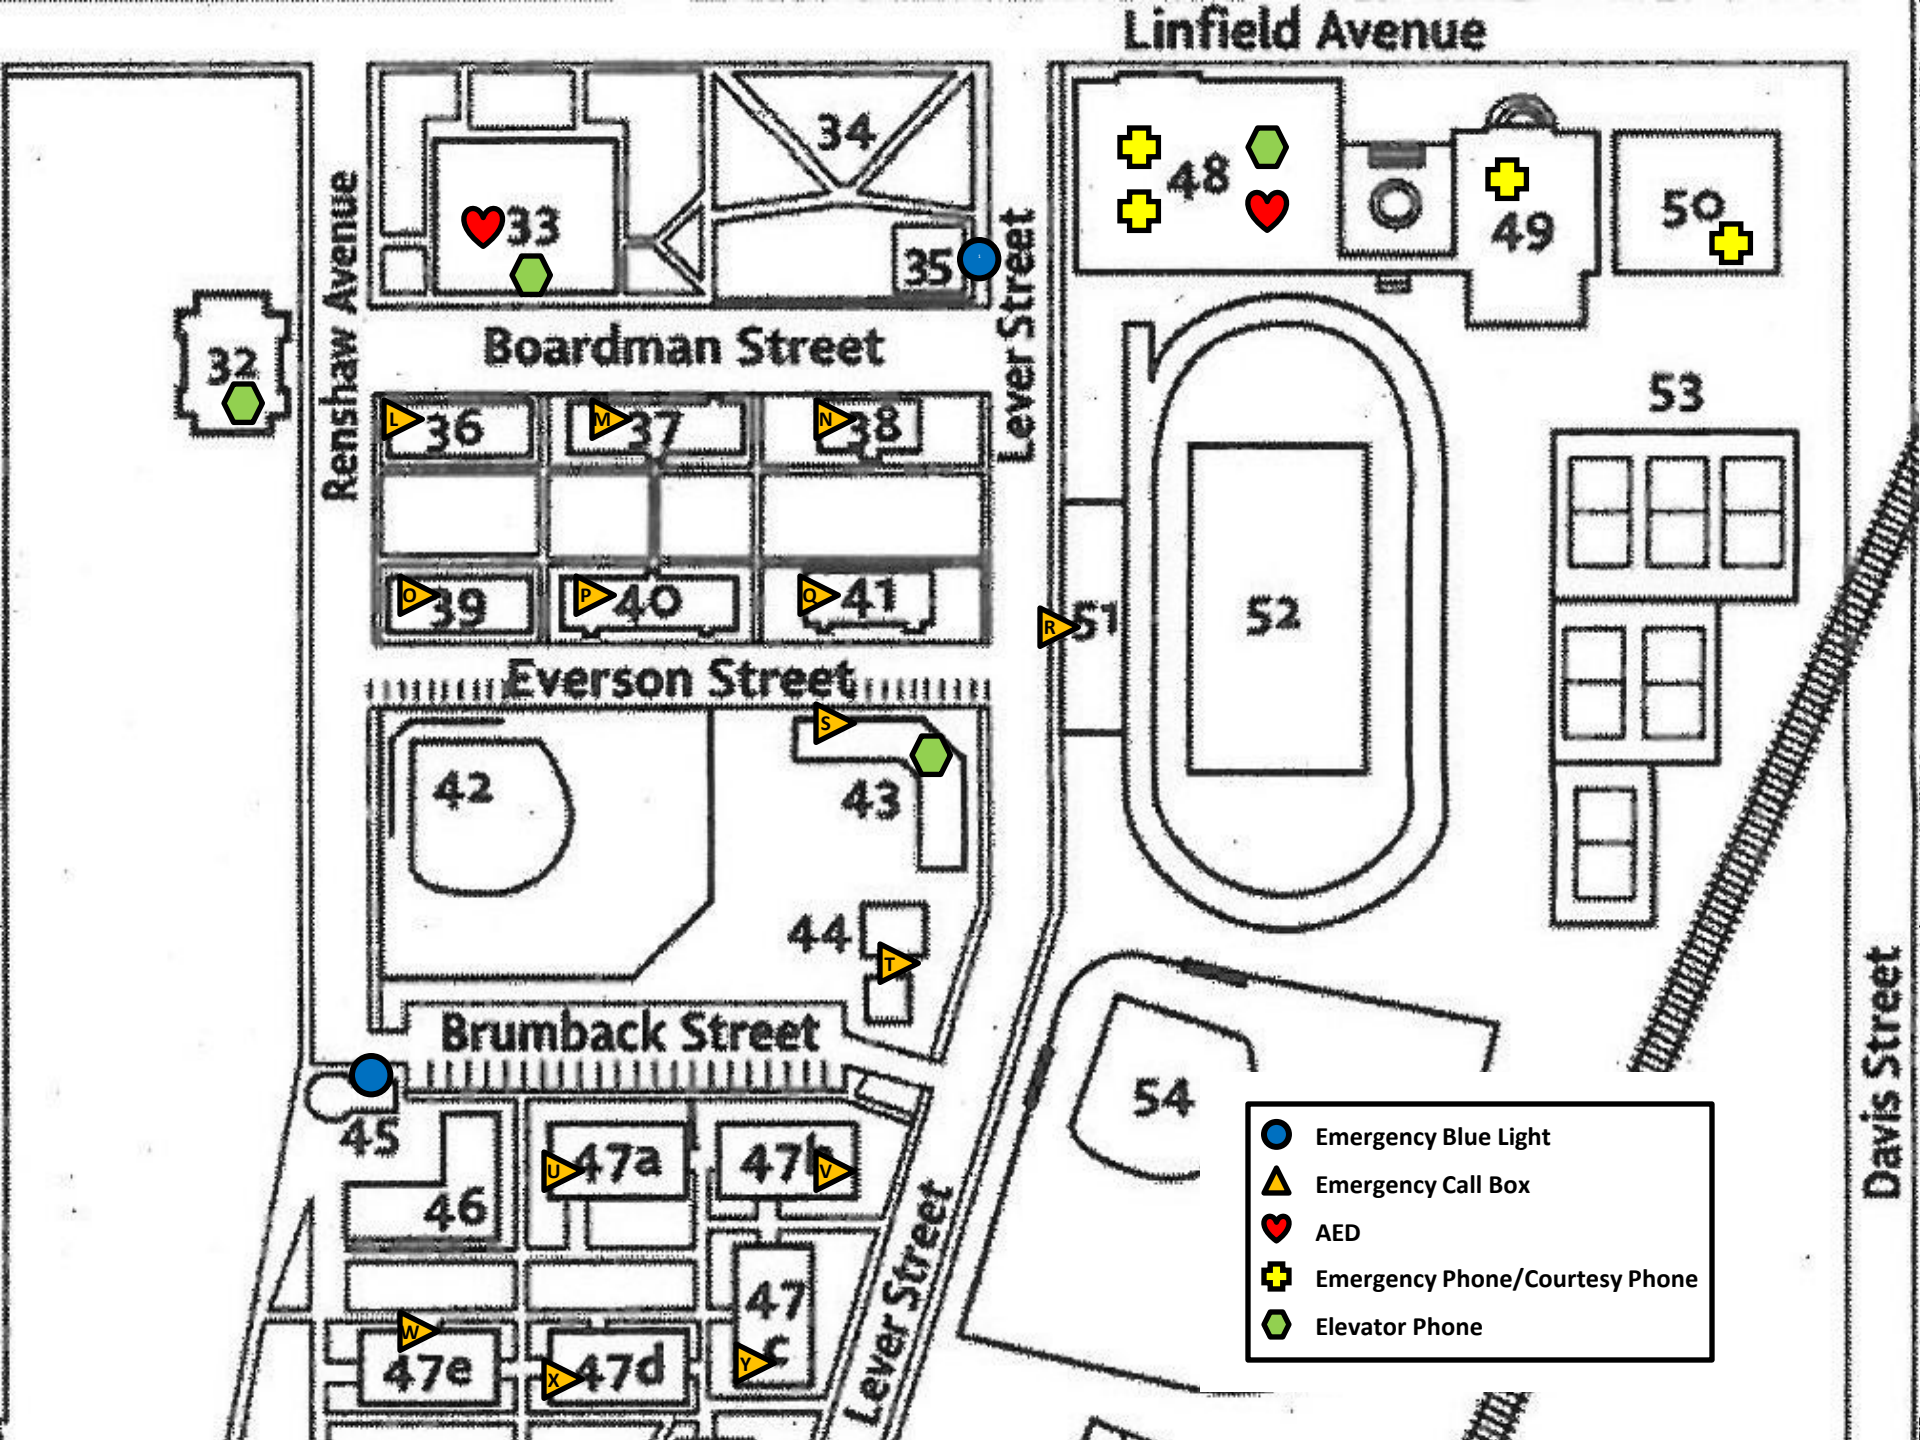

-  Emergency Blue Light
-  Emergency Call Box
-  AED
-  Emergency Phone/Courtesy Phone
-  Elevator Phone

Linfield Avenue

Renshaw Avenue

Boardman Street

Everson Street

Brumback Street

Lever Street

Lever Street

Davis Street

-  Emergency Blue Light
-  Emergency Call Box
-  AED
-  Emergency Phone/Courtesy Phone
-  Elevator Phone

32 

33  34 35 

36  37  38 
 39  40  41 

42 43  44 

45  46 47a  47b 
 47c  47d  47e 

48    49  50 